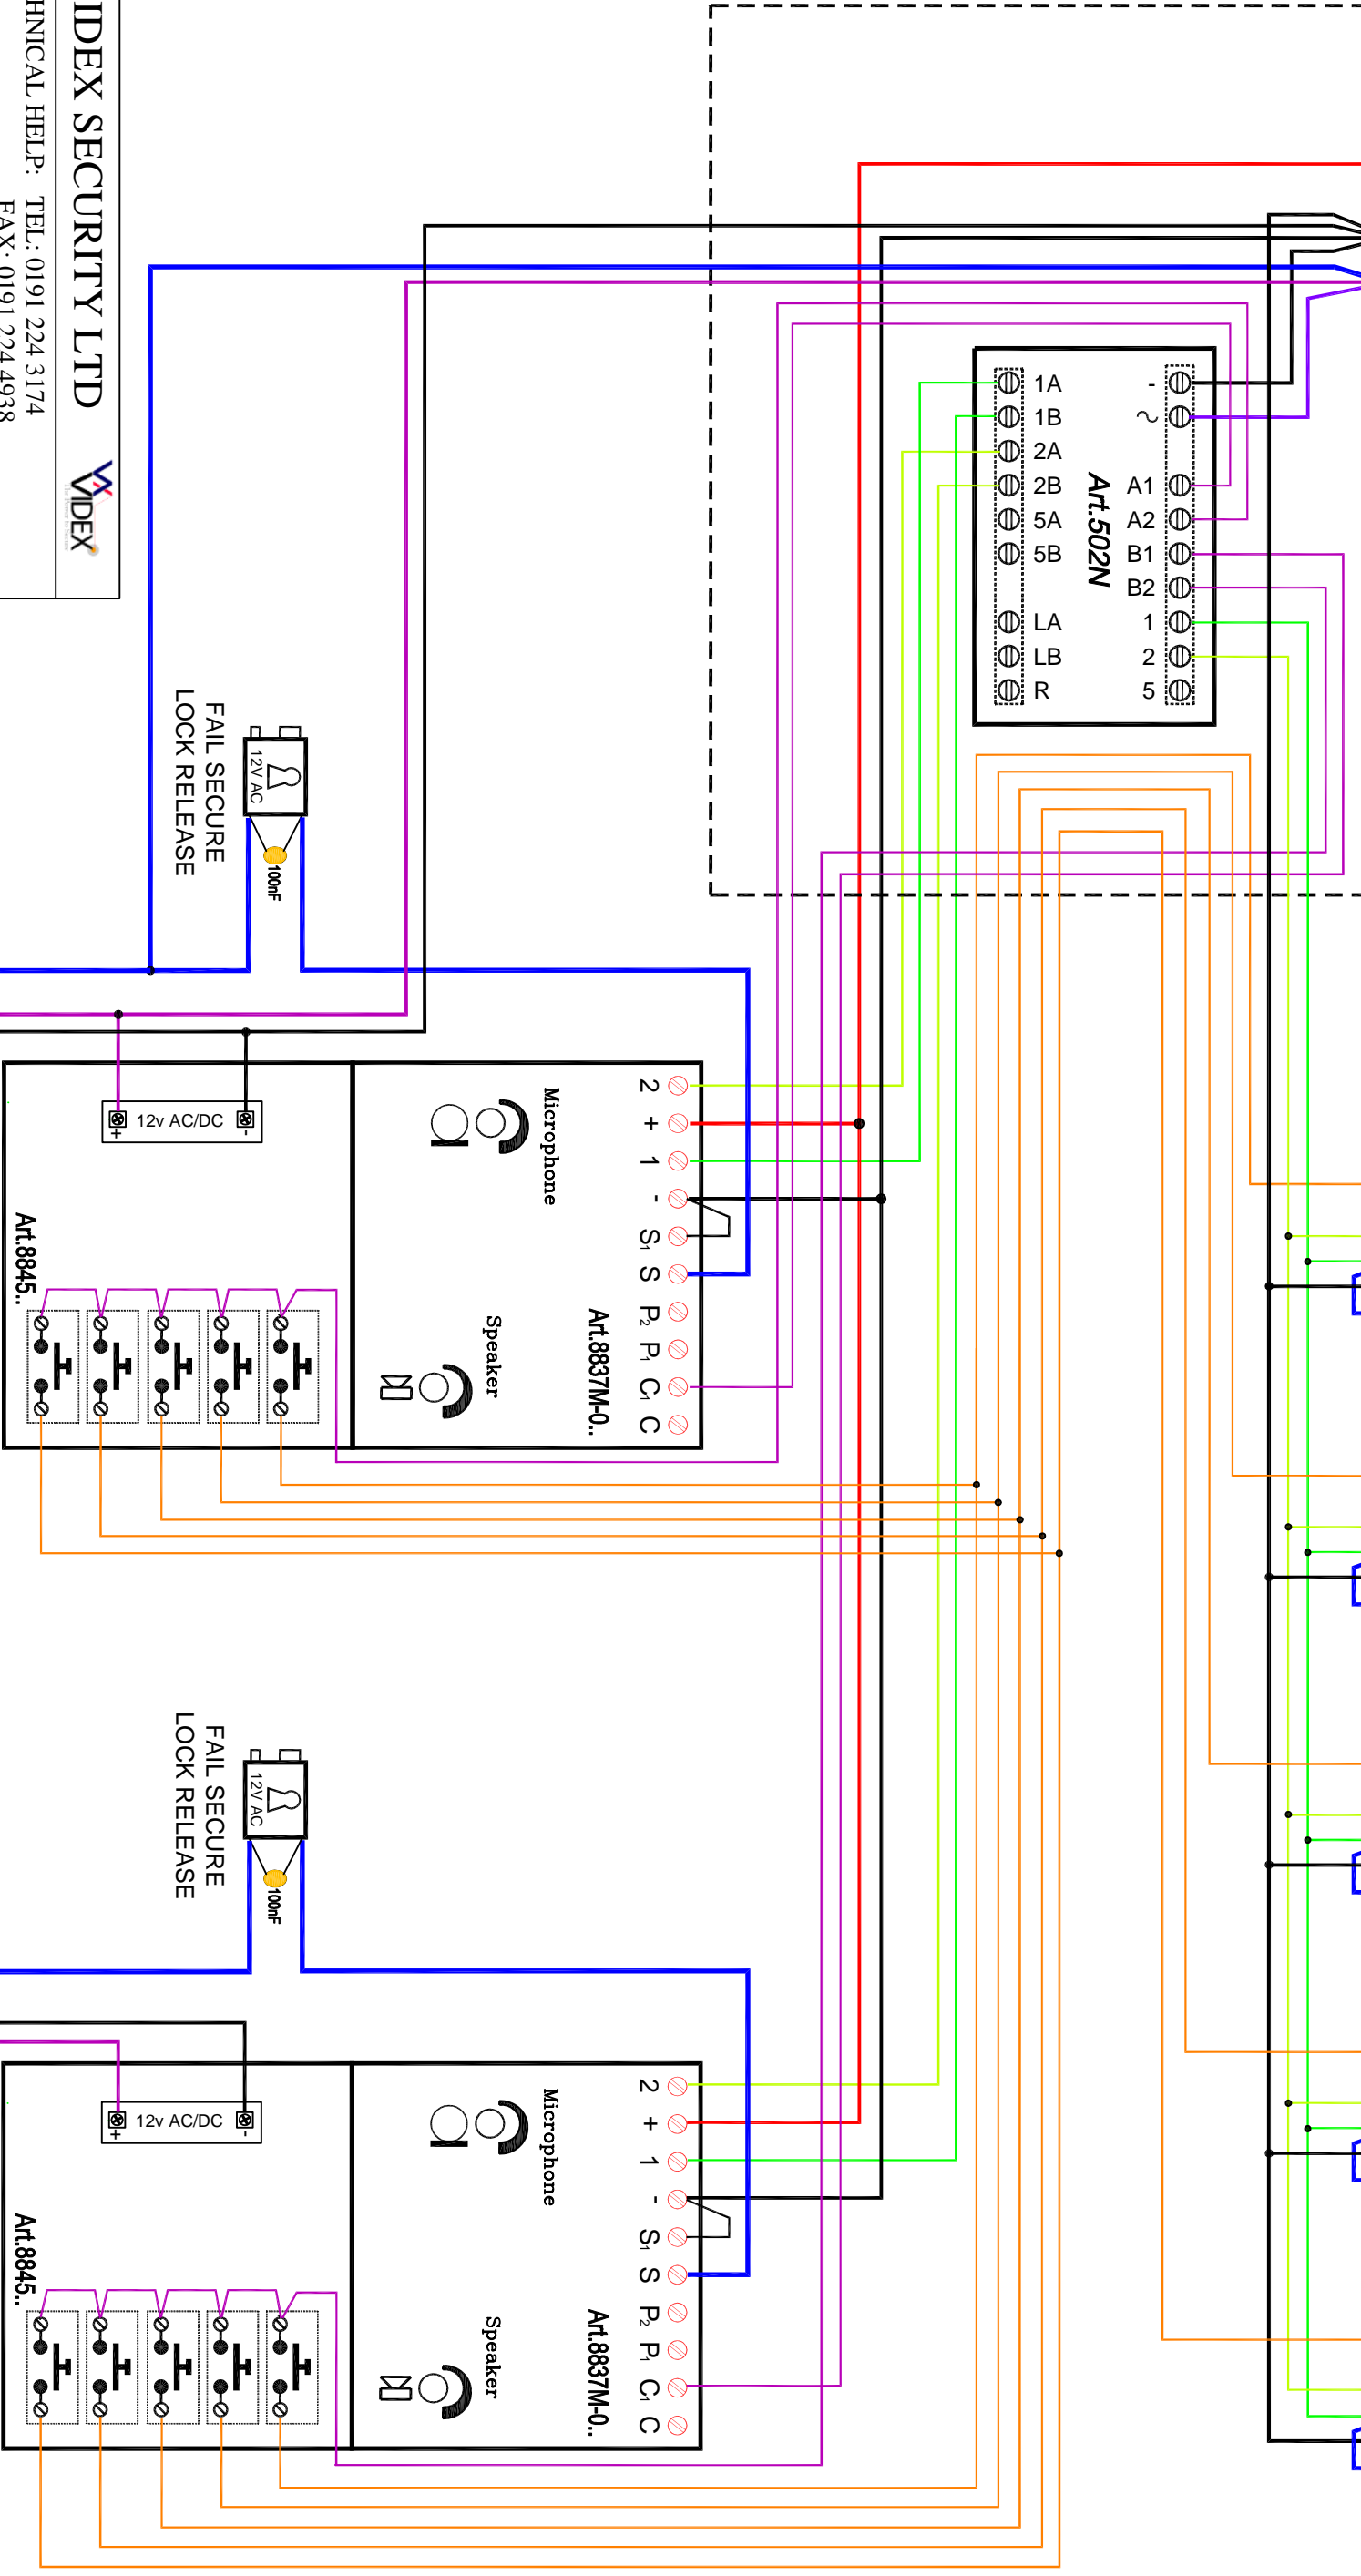

Art.520M
 PLEASE NOTE: ALL NEGATIVES SHOULD GO BACK ON SEPARATE CABLES

VIDEX SECURITY LTD

TECHNICAL HELP: TEL: 0191 224 3174
 FAX: 0191 224 4938
 EMAIL: tech@videx-security.com

DATE: 10/02/10 INITIAL:JC/SN REF:A8837M2D5B3111

DESCRIPTION: 1 way 8000 series audio system with audio phone