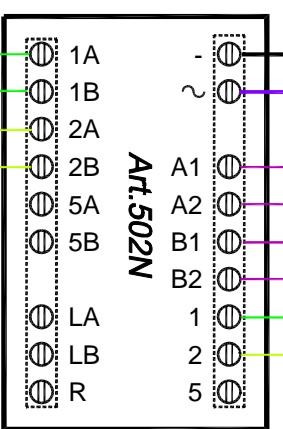

Art.520M
 PLEASE NOTE: ALL NEGATIVES SHOULD GO BACK ON SEPARATE CABLES

VIDEX SECURITY LTD

TECHNICAL HELP: TEL: 0191 224 3174
 FAX: 0191 224 4938
 EMAIL: tech@videx-security.com

DATE: 10/02/10 INITIAL:JC/SN REF:A8837M2D5B3111