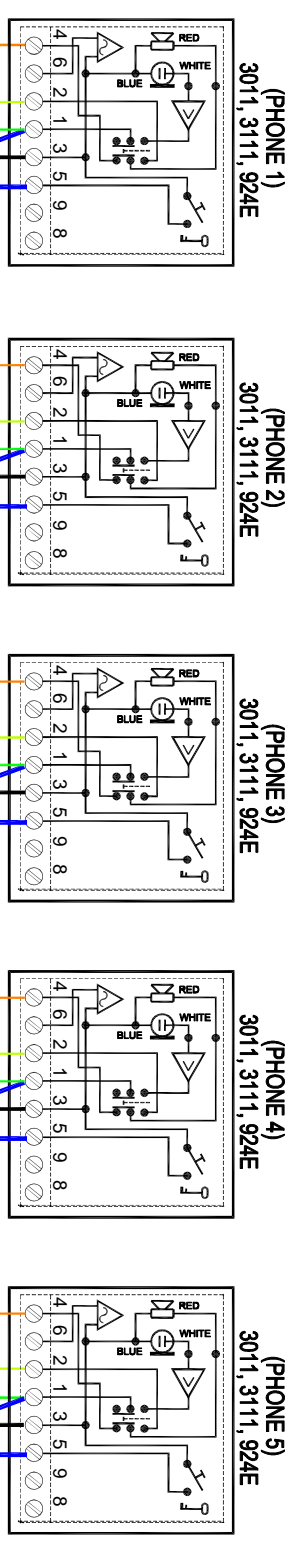

Art.520M
 PLEASE NOTE: ALL NEGATIVES SHOULD GO BACK ON SEPARATE CABLES

VIDEX SECURITY LTD

TECHNICAL HELP: TEL: 0191 224 3174
 FAX: 0191 224 4938
 EMAIL: tech@videx-security.com

DATE: 10/02/10 INITIAL:JC/SN REF:A8837M2D5B3111

DESCRIPTION: 1 way 8000 series audio system with audio phone