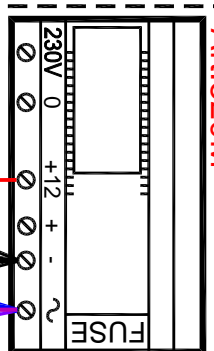

Art.520M
 PLEASE NOTE: ALL NEGATIVES SHOULD GO BACK ON SEPARATE CABLES

VIDEX SECURITY LTD

TECHNICAL HELP: TEL: 0191 224 3174
 FAX: 0191 224 4938
 EMAIL: tech@videx-security.com

DATE: 10/02/10 INITIAL:JC/SN REF:A8837M2D5B3111

DESCRIPTION: 1 way 8000 series audio system with audio phone