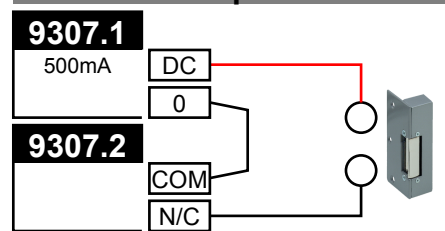

12V DC Fail Open