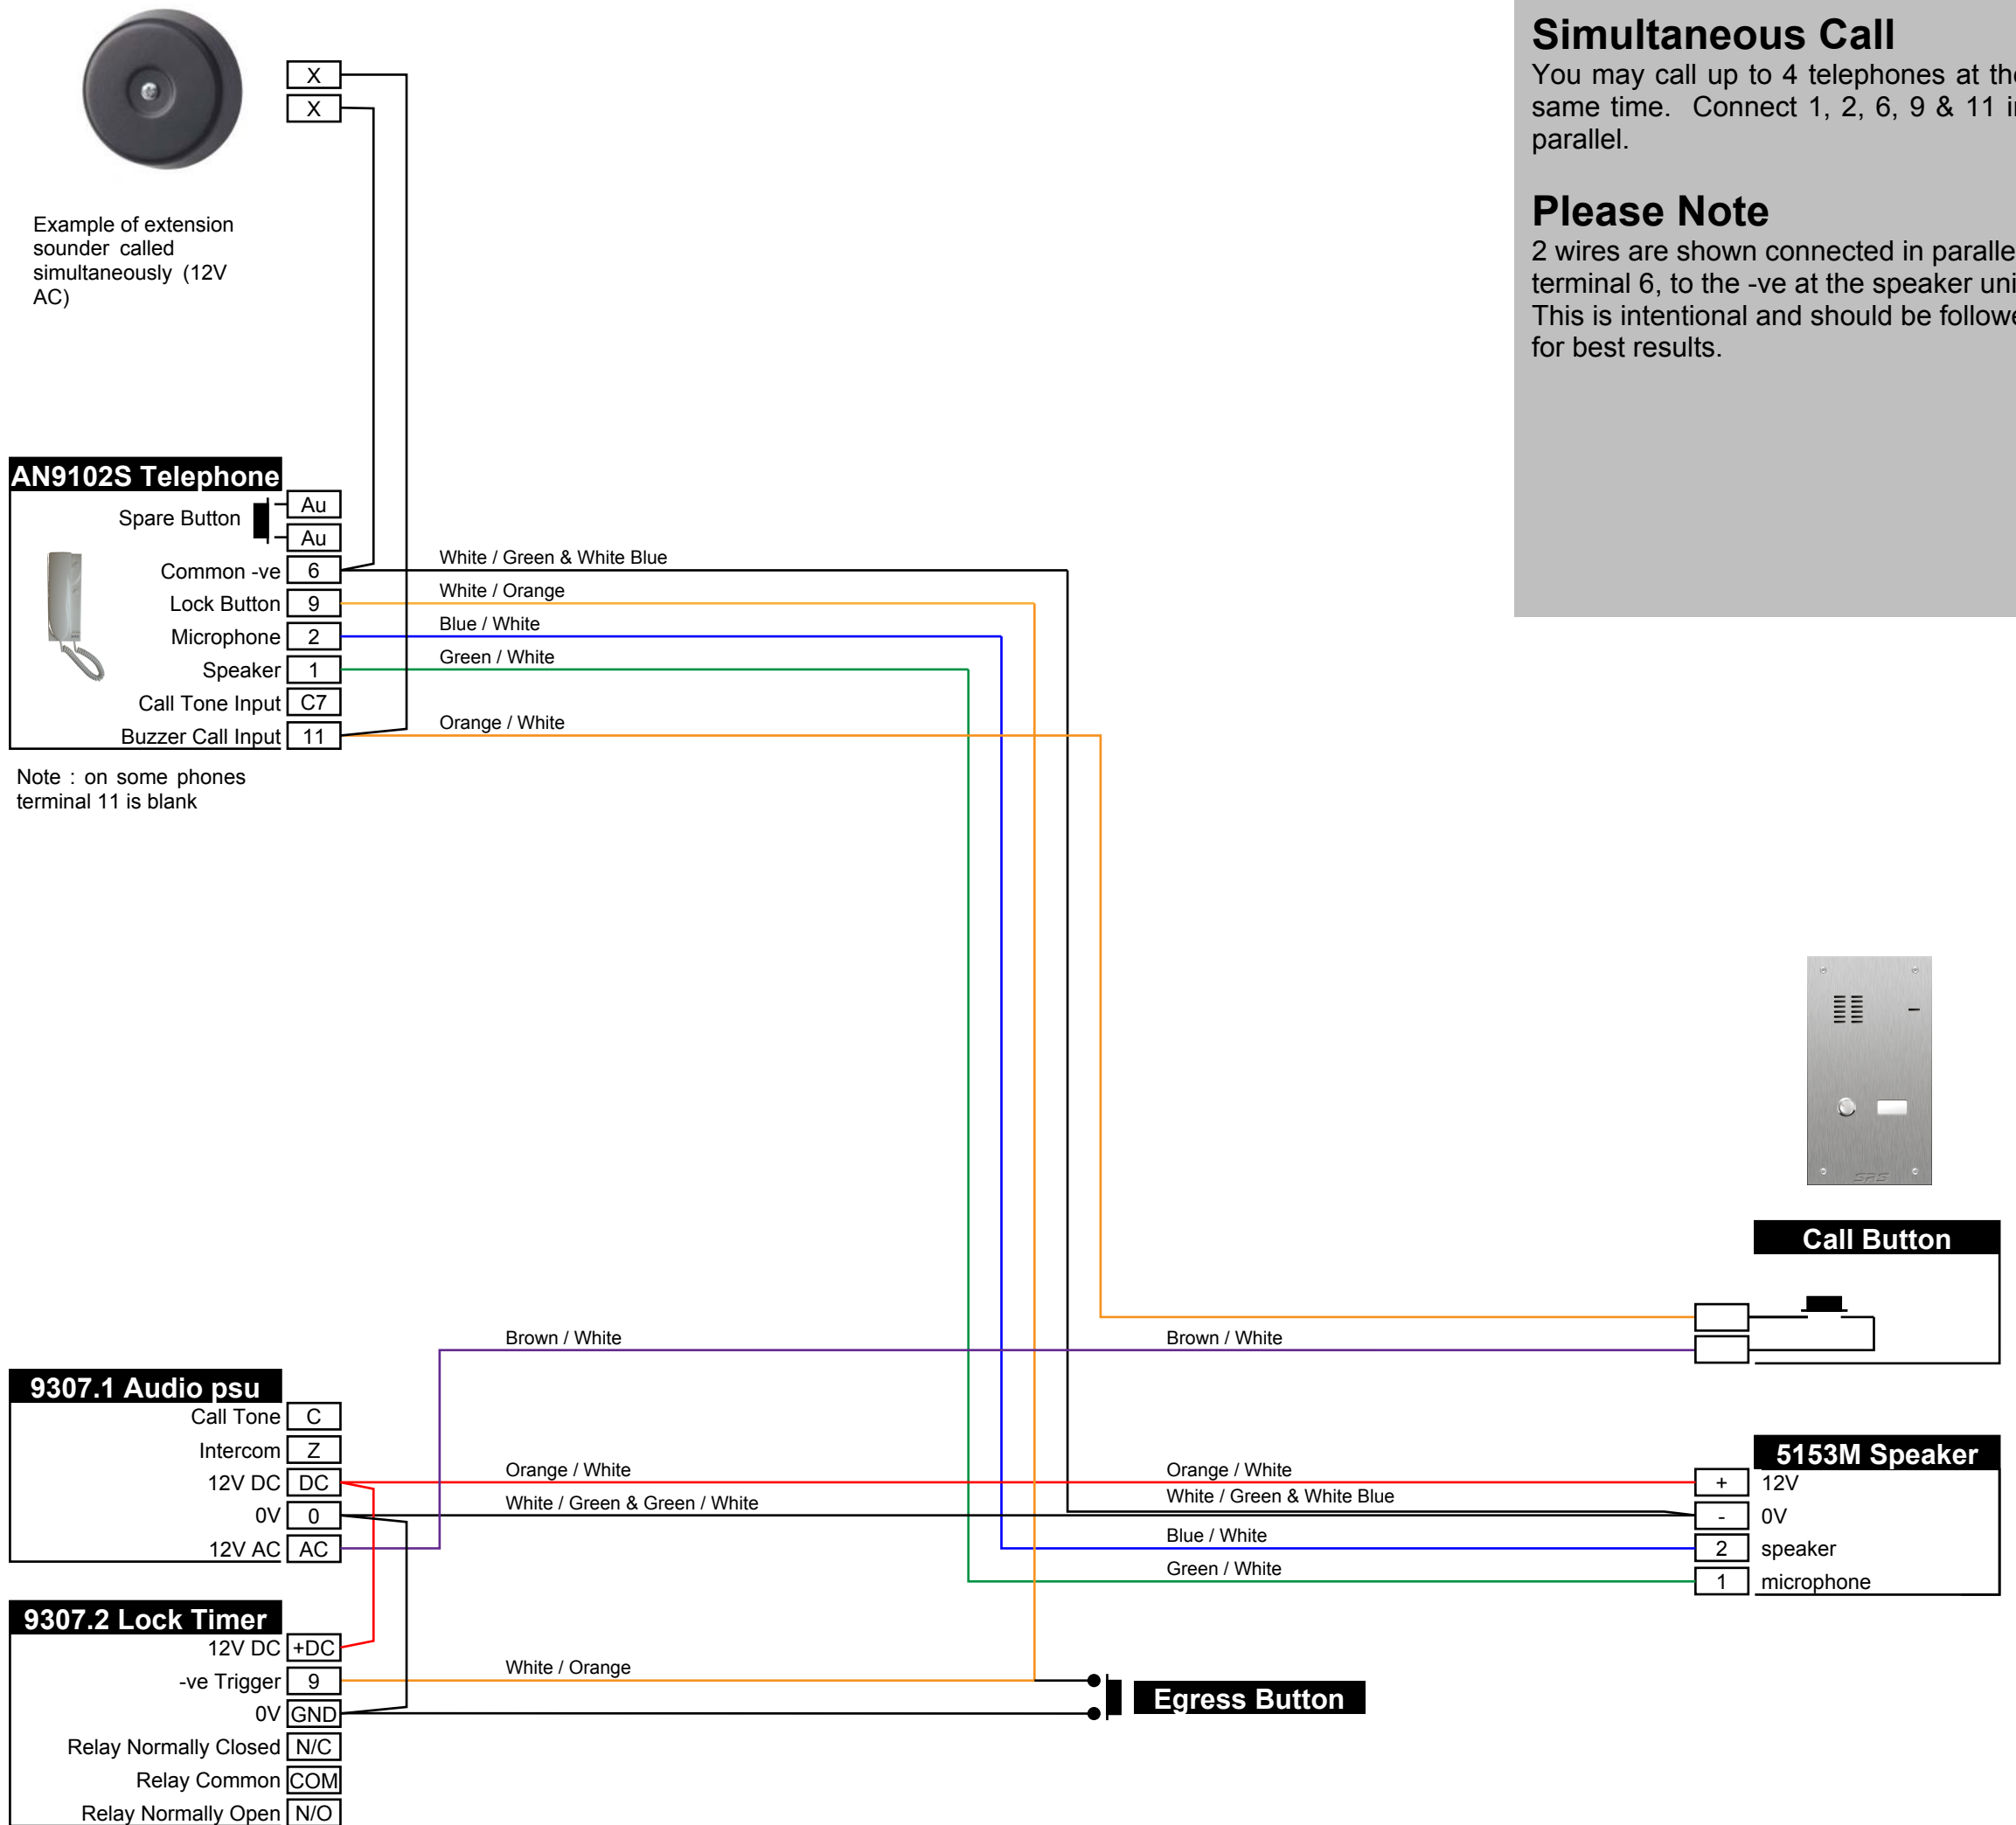

#### Cable

Maximum recommended overall distance for 4 pair (CW1308 BT spec.) cable run is 200 metres.

Make connections as shown in the diagram to avoid interference.

#### Simultaneous Call

You may call up to 4 telephones at the same time. Connect 1, 2, 6, 9 & 11 in parallel.

#### Please Note

2 wires are shown connected in parallel for terminal 6, to the -ve at the speaker unit. This is intentional and should be followed for best results.