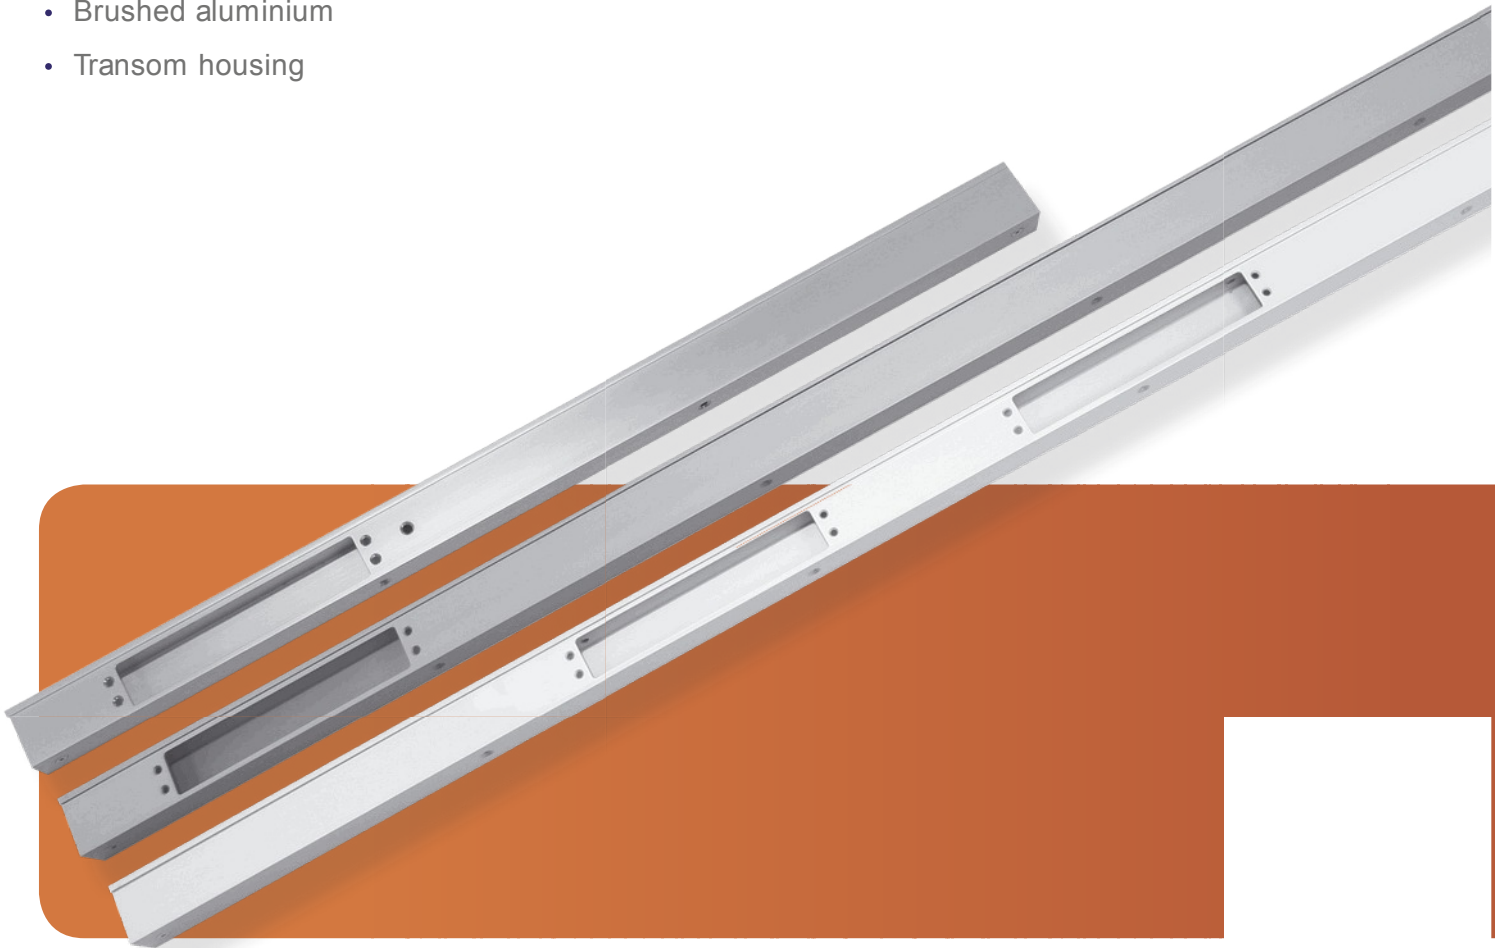

Architectural Housings

EMU275 Series (ARCH Series)

- Brushed aluminium
- Transom housing

VARIATIONS	
EMU275-H11	1 Metre Transom Housing 1 Cutout
EMU275-H21	2 Metre Transom Housing 1 Cutout
EMU275-H22	2 Metre Transom Housing 2 Cutouts
EMU275-V22	2 Metre Transom Housing 2 Cutouts for Vertical

All dimensions in mm