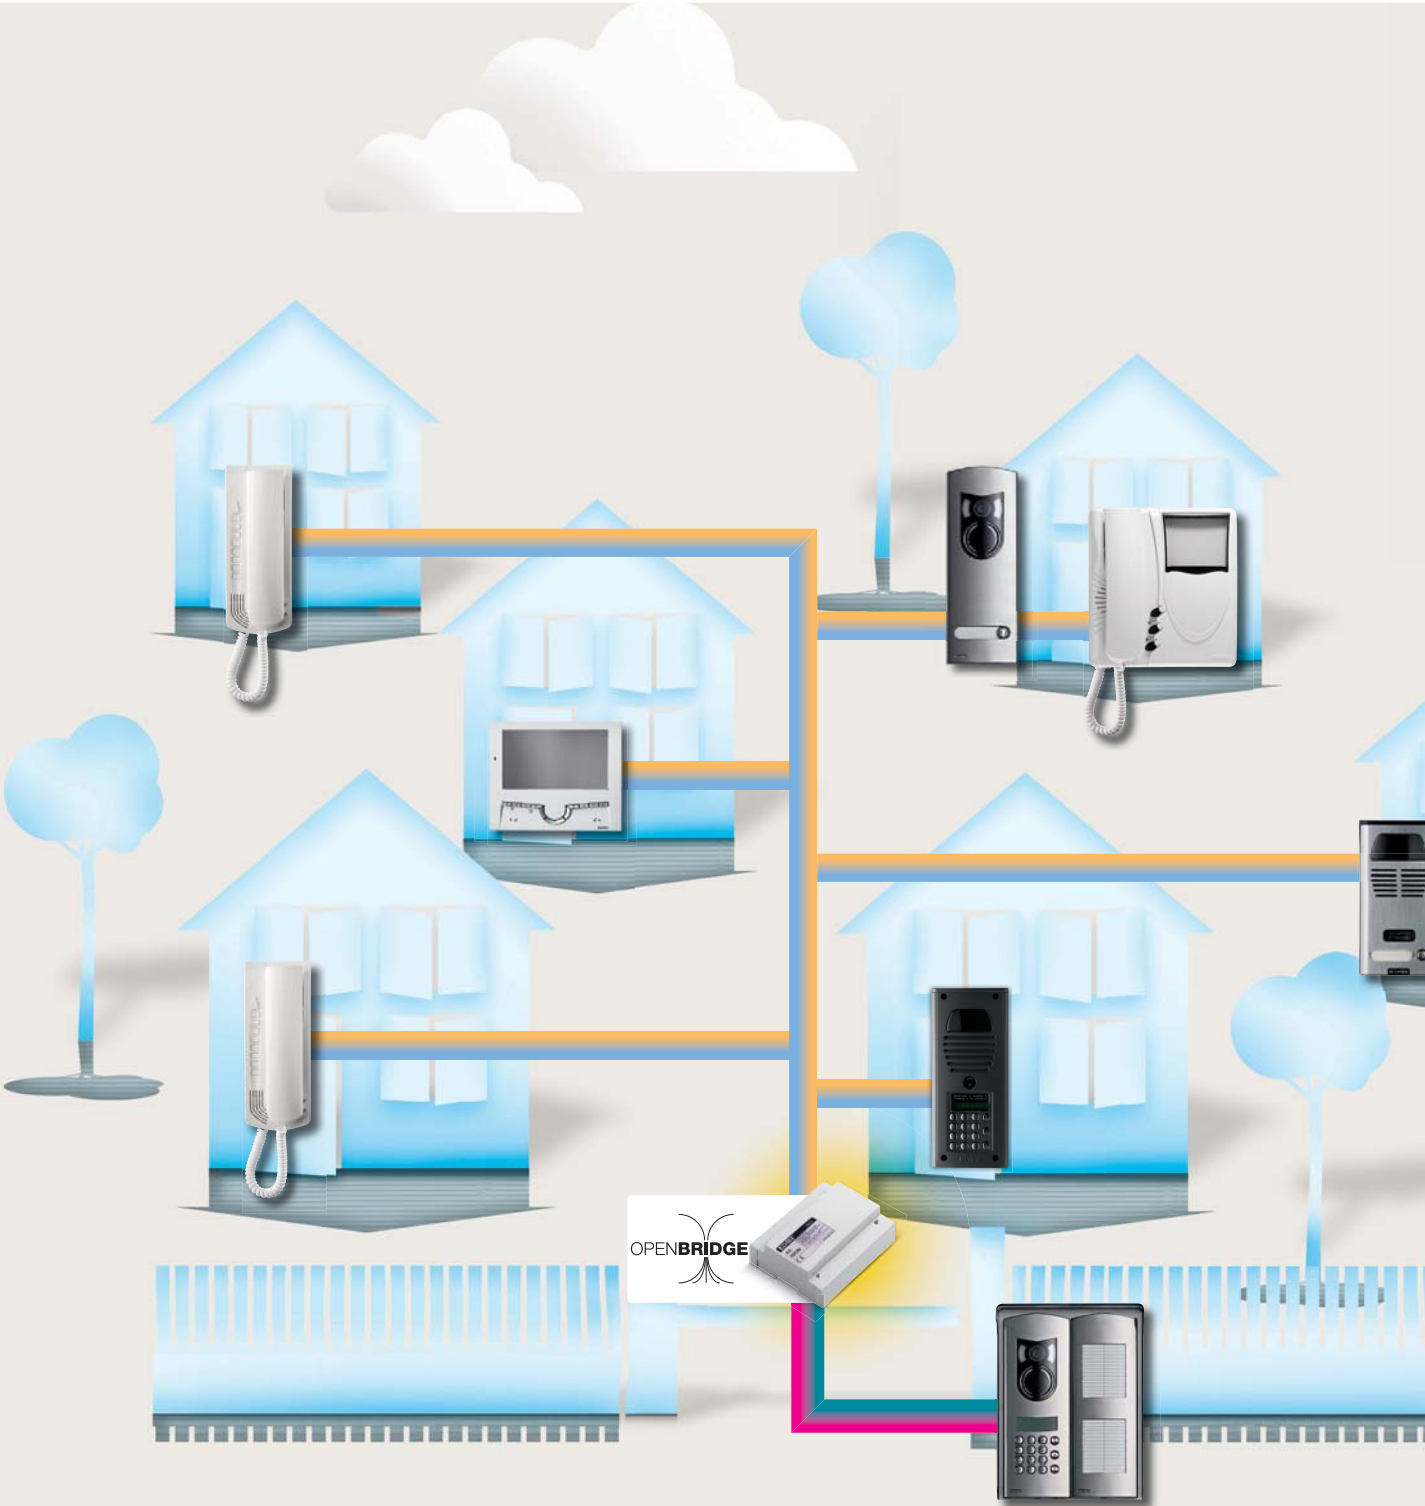

OPENBRIDGE

The advanced DIGIBUS – 2-WIRE system

Combining to achieve customers' needs

2- Wire Cable Riser

DigiBus Cable Riser