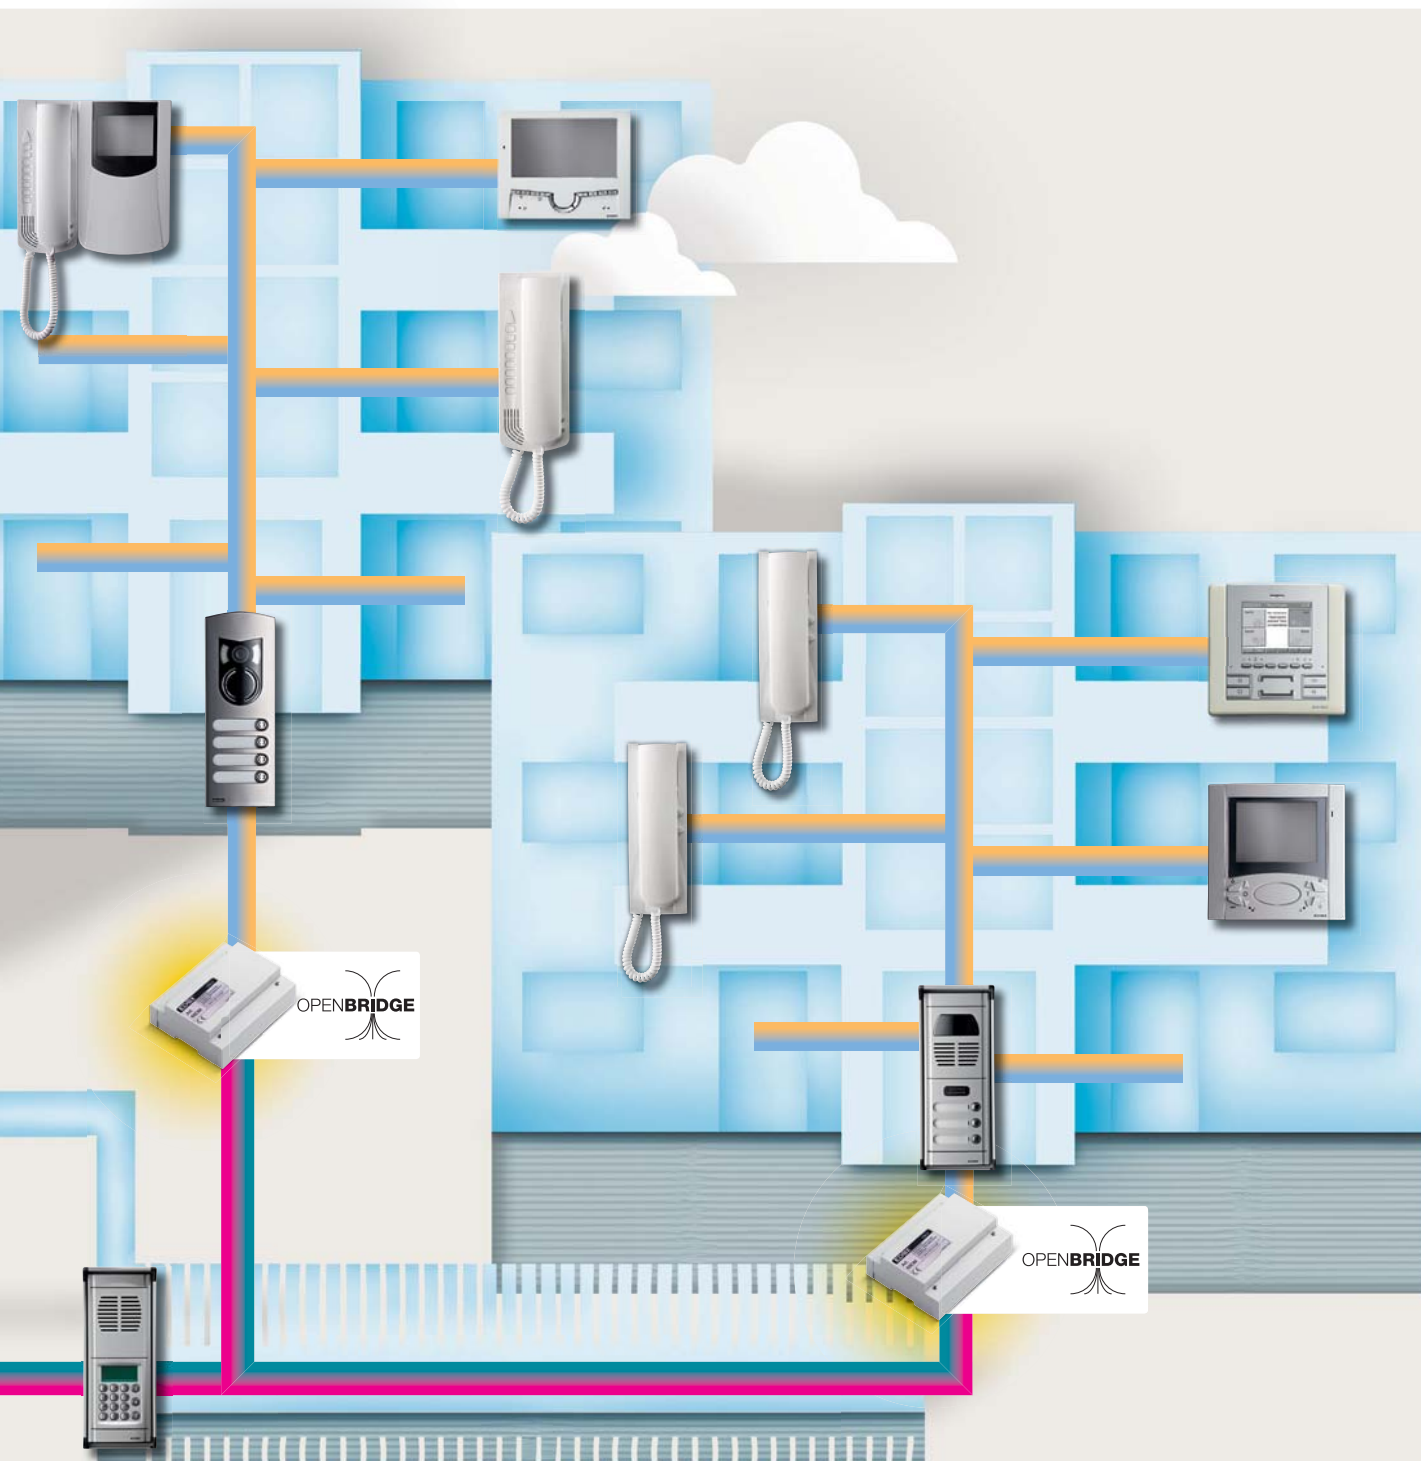

In addition, it provides valuable solutions for implementing or extending an existing Digibus system with 2-Wire technology.

Locating the power supply near the entrance panel will make installation of the 3-wire + coaxial connection of the Digibus system easier. From one Digibus system it is then possible, via the 69DM device unit, to generate countless 2-Wire cable risers.

# Renovation

(implementing or expanding a system)

Existing  
**DIGIBUS**  
system

Art. 69DM

Possible applications  
with the **2-WIRE**  
system

# New construction

project with OPENBRIDGE

Possible expansion with the **DIGIBUS** system

Art. **69DM**

Possible expansion with the **2-WIRE** system

In addition to being able to cover great distances with the Digibus system, it is now possible, via the new 69DM device, to connect countless 2-Wire sub systems.

## Freedom of choice

The OPENBRIDGE system functions with the entire range of ELVOX Digibus and 2-Wire audio and video door entry systems.

DUEFILIELVOX

OPENBRIDGE The advanced DIGIBUS – 2-WIRE system

DIGIBUS