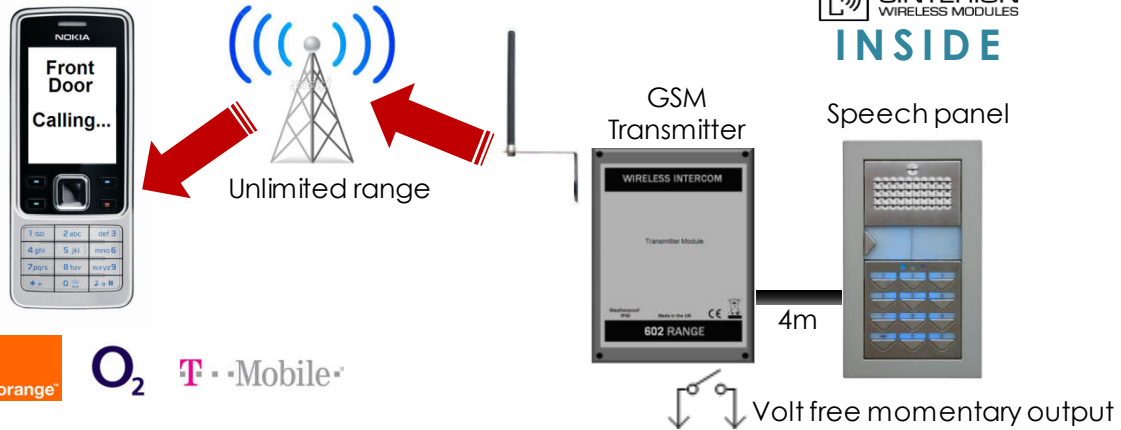

Door Entry Direct

- GSM intercom using mobile cell phone networks, 850/900/1800/1900 MHz bands.
- No range limit.
- Rings up to 3 telephone numbers in sequence when call button pressed.
- Gate / Door release relay built in, simply press the star key to open!
- Access control for up to 100 numbers using caller ID, at no call cost to users (ring intercom to open gate or door).

SIEMENS
CINTERION
WIRELESS MODULES
INSIDE

Technical Specifications			
Range	Unlimited using cellular network	Antenna	Quad band 3dBi high gain
Supply voltage	12v d.c. (110-220v adaptor included)	Power consumption	200mA dial, 30mA standby
IP rating	IP65	Output 1	1 x N/O or N/C relay volt free
GSM	Quad band 850/900/1800/1900MHz	Output2	1 x 12v output momentary
Wiring	6 cores from panel to transmitter	Caller ID access	100 numbers or pass code mode