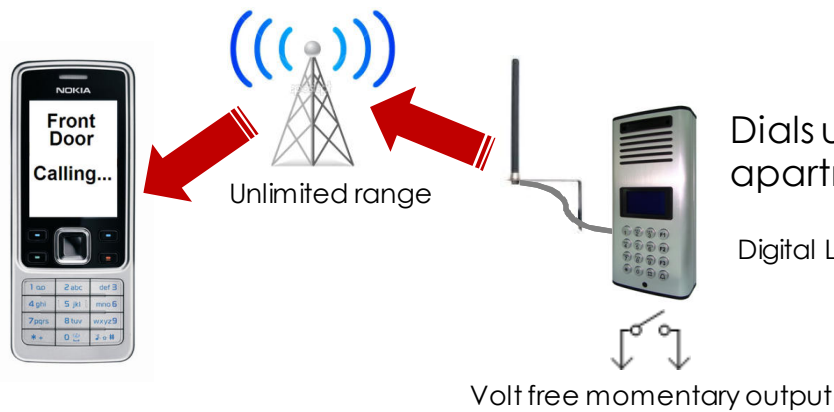

Door Entry Direct

- Multiple Apartment GSM Intercom System
- No range limit using SIM card technology like mobile phone.
- No need for handsets in each flat or apartment, just rings existing telephone numbers.
- Can ring land line telephones or mobiles.
- Dials up to 2 numbers per apartment.
- LCD screen with customisable welcome message.
- Allows visitors to search by resident name, or scroll through a list of residents.
- Residents can open the door once on the call by pressing * key on the telephone keypad.
- Volt free relay built in.
- Keypad also allows residents to enter code for door access.

Dials up to 263 flats or apartments!

Digital LCD screen

Technical Specifications			
Range	Unlimited using cellular network	Antenna	Quad band 3dBi high gain
Supply voltage	12v d.c.	Power consumption	200mA dial, 30mA standby
IP rating	IP44	Output 1	1 x N/O or N/C relay volt free
GSM	Quad band 850/900/1800/1900MHz	Users	263 users, 2 numbers dialling per user
Wiring	N/A	Door keypad	Access by 6 digit code on keypad
LCD screen	Custom welcome message	Resident list	Displayed on screen, search by name