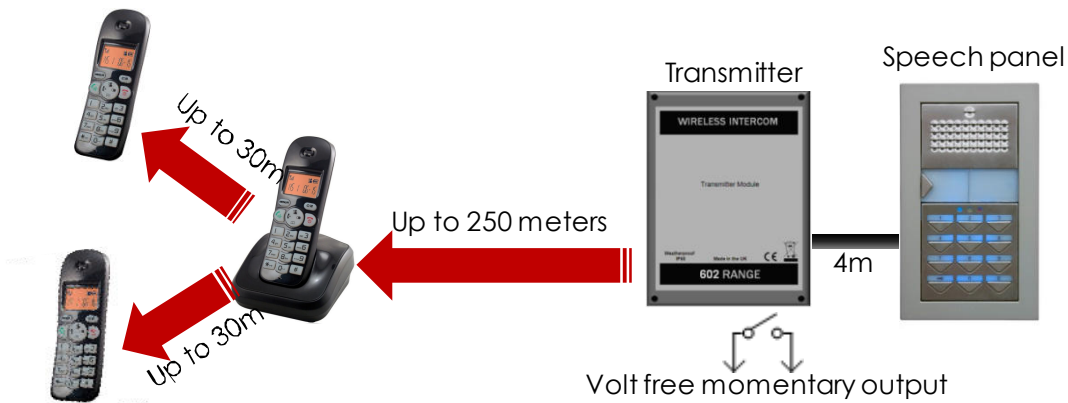

Door Entry Direct

Entry Phone 602

DECT 6.0
Interference free Communication

- Wireless intercom system for gates or door, doubles up as a working land line telephone.
- Expected working range of 80 meters, or 200 meters with line of sight (i.e. master base near window).
- Modern stylish portable handset, with back lit keys and LCD screen.
- Gate / Door release relay built in, simply press the # key to open!
- Up to a total of 4 handsets available per system.

Resistant

Technical Specifications

Range	Up to 250 meters	Max handsets per kit	4
Supply voltage	12-24v a.c.	Max door stations per system	2
IP rating	IP65	Communication	DECT 1.88GHz
Handset voltage	5v d.c. rechargeable 2 x AAA	Output	1 x N/C & N/O relay 4 sec
Wiring	6 cores from panel to transmitter	Power options	12v battery, 110v / 220v